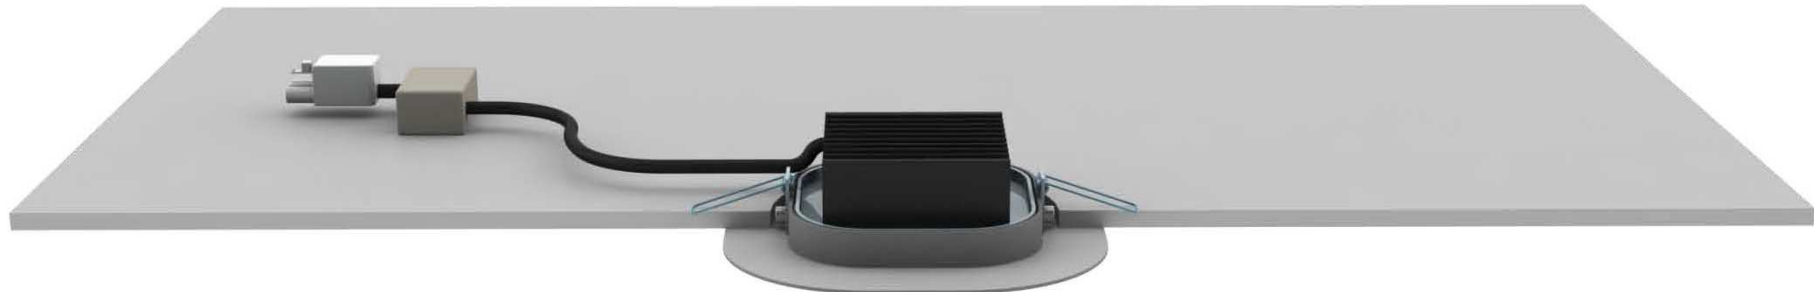

Fitting Light

LUFOLIGHT® - Fitting Light

The LUFOLIGHT® Fitting Light is a recessed luminaire. It is possible to turn and swing the light.

This recessed luminaire can get equipped with different lenses and reach up to 5.800 Lumen.

LUFOLIGHT® - Fitting Light

LUFOLIGHT® Fitting Light ist eine Einbauversion und lässt sich drehen und schwenken.

Diese Einbauversion kann mit unterschiedlichen Optiken bestückt werden und erreicht bis zu 5.800 Lumen.

LUFOLIGHT® Fitting Light ist lieferbar mit 6, 10, 16 und 32 Leuchtdioden.

LUFOLIGHT® Fitting Light can be orderd with 6, 10, 16 or 32 LEDs.