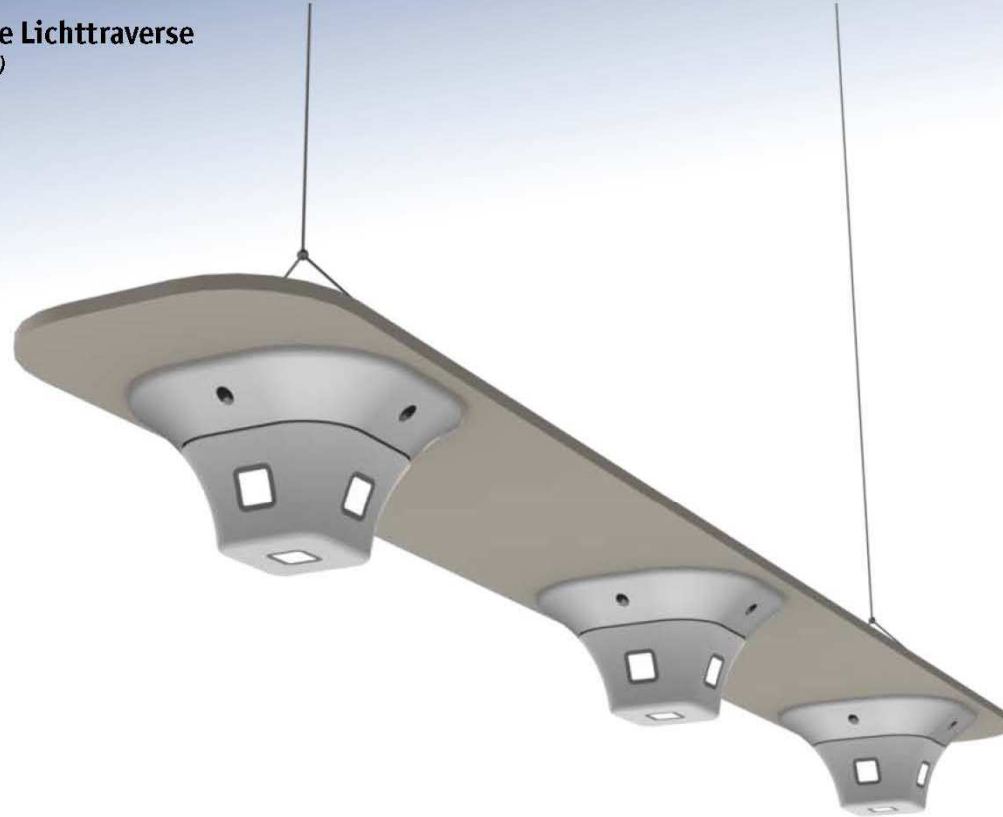

The standard version directs the light in an 120 degrees angle towards the floor. The customer can chose between an elliptical arrangement of the LED's or a spot lens from 20°, 30°, 40°, 60° and 90° angle.

Wandbefestigung, Edelstahl
(Wall mounting, stainless steel)

Abdeckkappe
(cap)

Verkaufsverpackung

Zubehör - Equipment

Abgehängene Lichttraverse
(Mounting Bracket)

Parkhaus - Parking garage

- 168.630 kg CO²

- 189.107 g Schwefel

SAVE ENERGY

70%

Reithalle

SAVE ENERGY

57%

Möbelhäuser – Furniture Stores

457 lx

119 lx